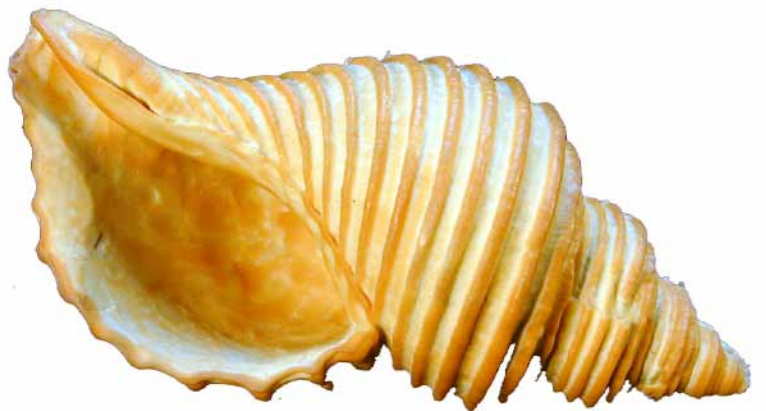

# DLM Shells

DLM has recreated a whole new line of different types of sea shells. They are safe in aquariums and very useful in for education uses. This way we are not taking the shells from the wild. They can come unpainted or painted. These are just a few of our shells. Please refer to coralgroup2.pdf on the CD or Web site.

## Abalone

**Various Barnacles**

**Several Sizes of  
Sand Dollars**

**Various Shells**

**Various Shells**

**Various Shells**