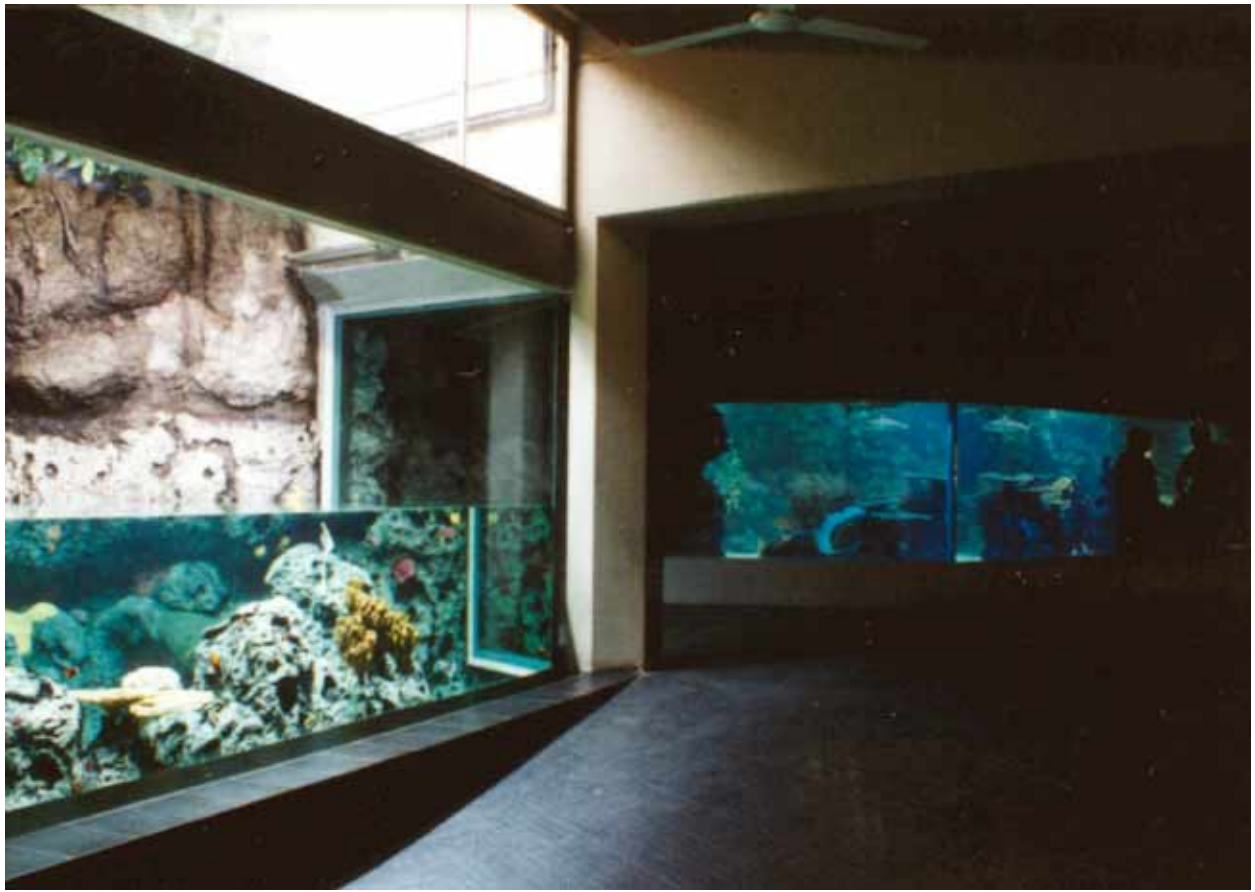

Berlin Aquarium

Shark Tank
Opened Dec. 2000

Tropical Reef
Opened Dec. 2000

Shark, Tropical, and Cave

Octagon Tank
Opened Nov. 2001

New Tropical Tanks
Opened Oct. 2002

Mangrove Swamp

Piranha Habitat